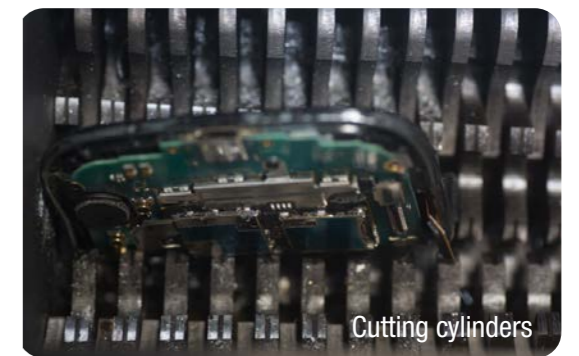

www.intimus.com

DESTRUCTION OF FLASH MEDIA AT THE WORKPLACE

FlashEx

This unique product only requires standard power, unlike industrial shredders that need special power requirements, dedicated areas in your facility because of noise and dust. Our FlashEx is "plug and play" and can be used anywhere in the work place.

The intimus FlashEx is the only safe and reliable way to protect and destroy your sensitive multimedia and digital formats in the workplace in real time, not having to store it for pick up, increasing the potential for data theft. Call us today for more details on this product and let us share our complete product portfolio with you on our complete line of information destruction devices

The FlashEx has a specially designed solid cutting head which grabs the material with specially designed claw like cutting cylinders pulling material into the unit. It automatically reverses itself on thicker material until the item is totally destroyed to 4X15mm end waste particle. The FlashEx has incorporated an Auto Safety feed opening, keeping the operator safe but still able to watch the destruction through the viewing window. The i-control operation unit is guaranteeing an easy-to-use machine and provides full control to the operator.